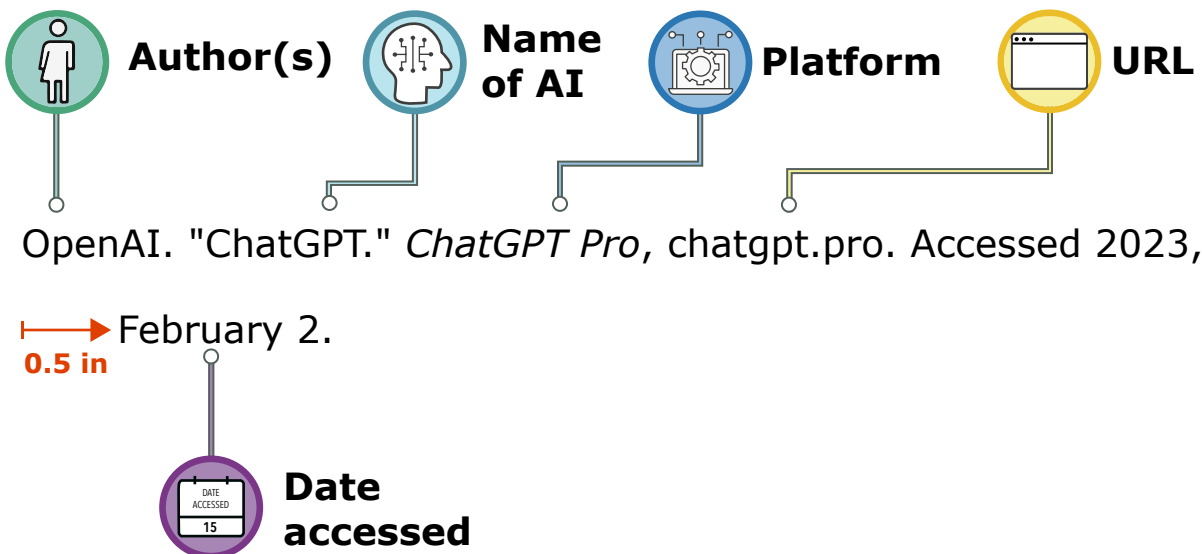

# MLA Style References (9th Edition)

## Artificial Intelligence and ChatBots

**Formatting:** Double-space your Works Cited page and use a 0.5 inch hanging indent for each entry.

**Author(s):** Use the parent company name rather than the program.

**Name of AI:** Include the name of the ChatBot or program used in quotation marks.

**Platform:** Include the name of the accessed platform in italics, followed by a comma.

**URL:** Write the full URL address of the program or ChatBot without 'https://'. End with a period.